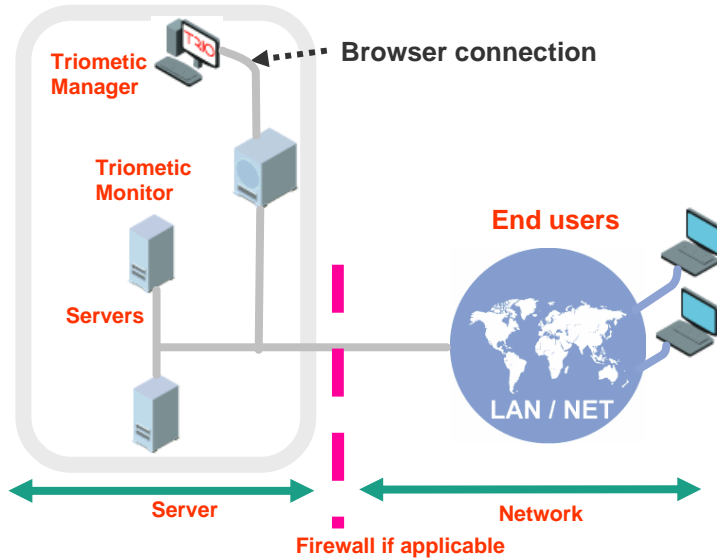

TRIOMETRIC ANALYZER: Technical Information

Real user, real time error and performance monitoring for high value Web applications

TRIOMETRIC METHODOLOGY

The Analyzer Monitor drops securely into the network and captures all user-server transactions.

The Monitor sends data to the Manager for high speed processing and analysis.

The Reporter generates standard and custom reports to meet the needs of both business and technical stakeholders.

Reports are quickly accessed from any location via a standard Web browser.

HOW IT WORKS

The Monitor uses passive packet capture to view HTTP and SSL packets and dynamically decrypts SSL-encrypted packets.

This advanced protocol analysis allows an in-depth reading of information in the IP, TCP, SSL and HTTP protocols.

Each packet is analyzed in real time and tracked with reference to its transaction. When a transaction completes, the monitor writes a log record.

Periodically, the Monitor connects to the Management Station and transfers the most recent set of statistics.